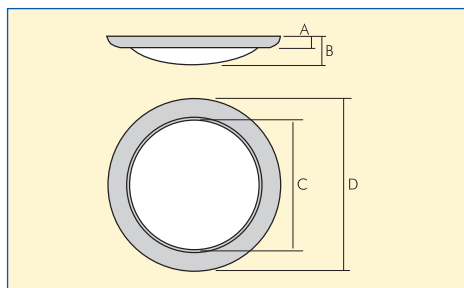

Harmony Profile 323mm

Size	A	B	C	D
323mm	40.2	87	226	323
465mm	55.2	106	327	465
595mm	55.2	111	403	595

Lamp Types

1. 16W 2D 2-Pin. 2700K. GR8 Cap.
2. PLEASE NOTE – 3500K lamps available on request.
   PLEASE NOTE – High frequency versions are all 4-Pin.

Materials

- Body: Spun aluminium in white / chrome / brass / satin aluminium. Graphite is available as a non standard finish with other colours available on request.
- Diffuser: Vandal resistant polycarbonate in opal or prismatic, with self-extinguishing fire properties.
- Tamper proof fixings.

Installation

- Wall or ceiling mount.

Standards

- IP20.
- 'F' Mark.
- CE.
- BSEN60598-2-1.
- Class I.

Options:

- Switch start with PFC available.
- Fused connector block.

Description	16W	16W HF
White Opal	HP3/WL716	HP3/WL716E
White Prismatic	HP3/WP716	HP3/WP716E
Chrome Opal	HP3/HL716	HP3/HL716E
Chrome Prismatic	HP3/HP716	HP3/HP716E
Satin Aluminium Opal	HP3/FL716	HP3/FL716E
Satin Aluminium Prismatic	HP3/FP716	HP3/FP716E
Graphite Opal	HP3/GL716	HP3/GL716E
Graphite Prismatic	HP3/GP716	HP3/GP716E